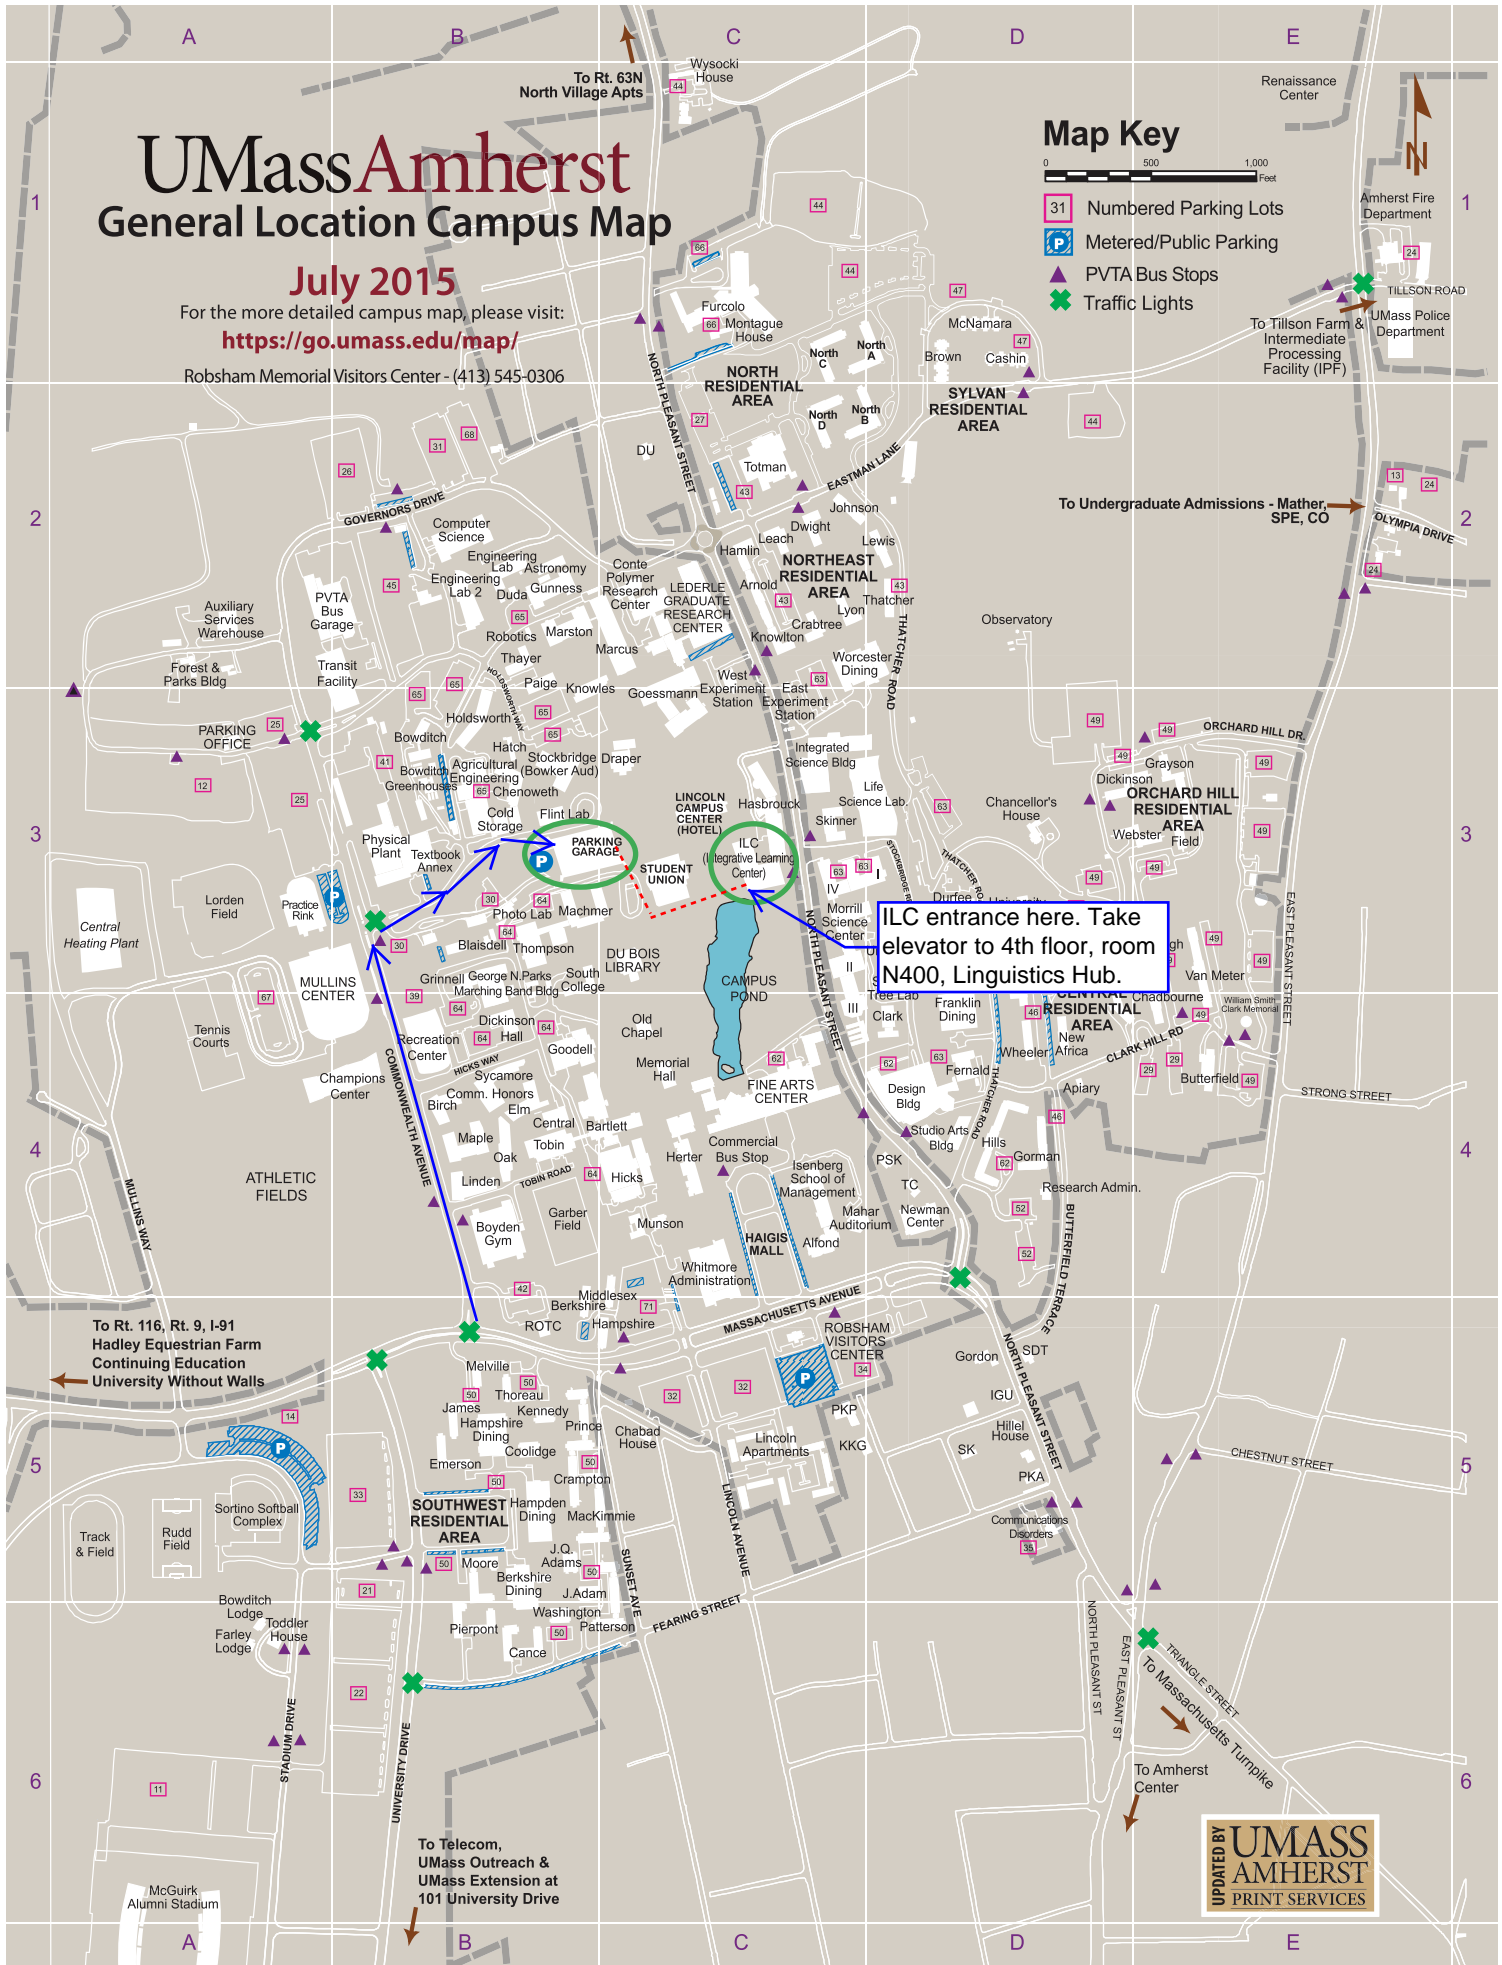

UMass Amherst General Location Campus Map

July 2015

For the more detailed campus map, please visit:

<https://go.umass.edu/map/>

Robsham Memorial Visitors Center - (413) 545-0306

Map Key

- 31 Numbered Parking Lots
- Metered/Public Parking
- PVT Bus Stops
- Traffic Lights

ILC entrance here. Take elevator to 4th floor, room N400, Linguistics Hub.

To Rt. 116, Rt. 9, I-91
Hadley Equestrian Farm
Continuing Education
University Without Walls

To Telecom,
UMass Outreach &
UMass Extension at
101 University Drive