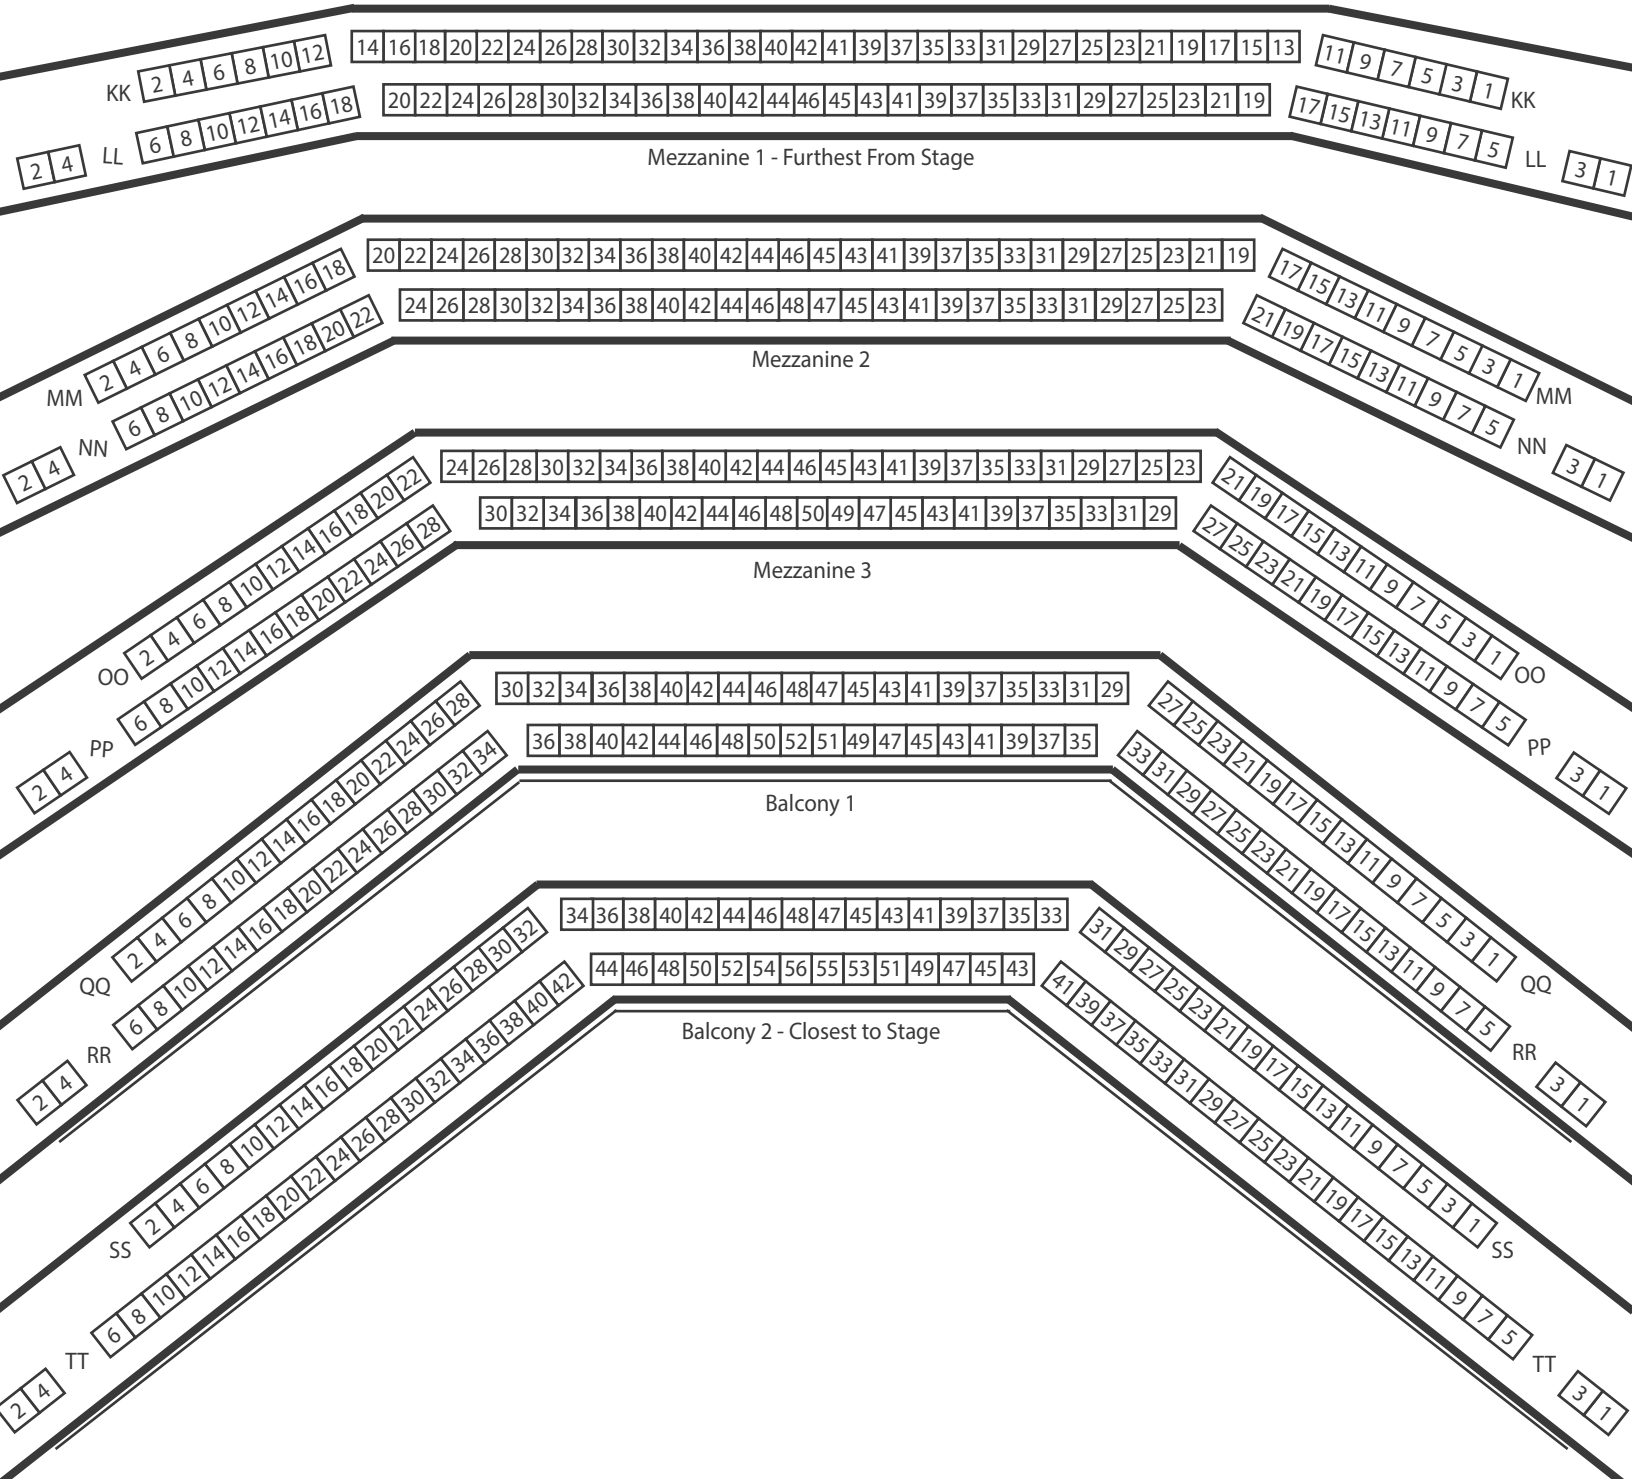

UMass Amherst | Randolph W. Bromery Center for the Arts | Frederick C. Tillis Performance Hall

EVEN
numbered seating

Seating Chart - Mezzanine & Balcony Seating
There is no elevator access to the Mezzanine or Balcony
This seating chart is a visual aid. It is not to scale.

ODD
numbered seating

This chart is correct - the Mezzanine and Balcony levels are not in alphabetical order. For example, Row TT is the front row of Balcony 2, not row SS.