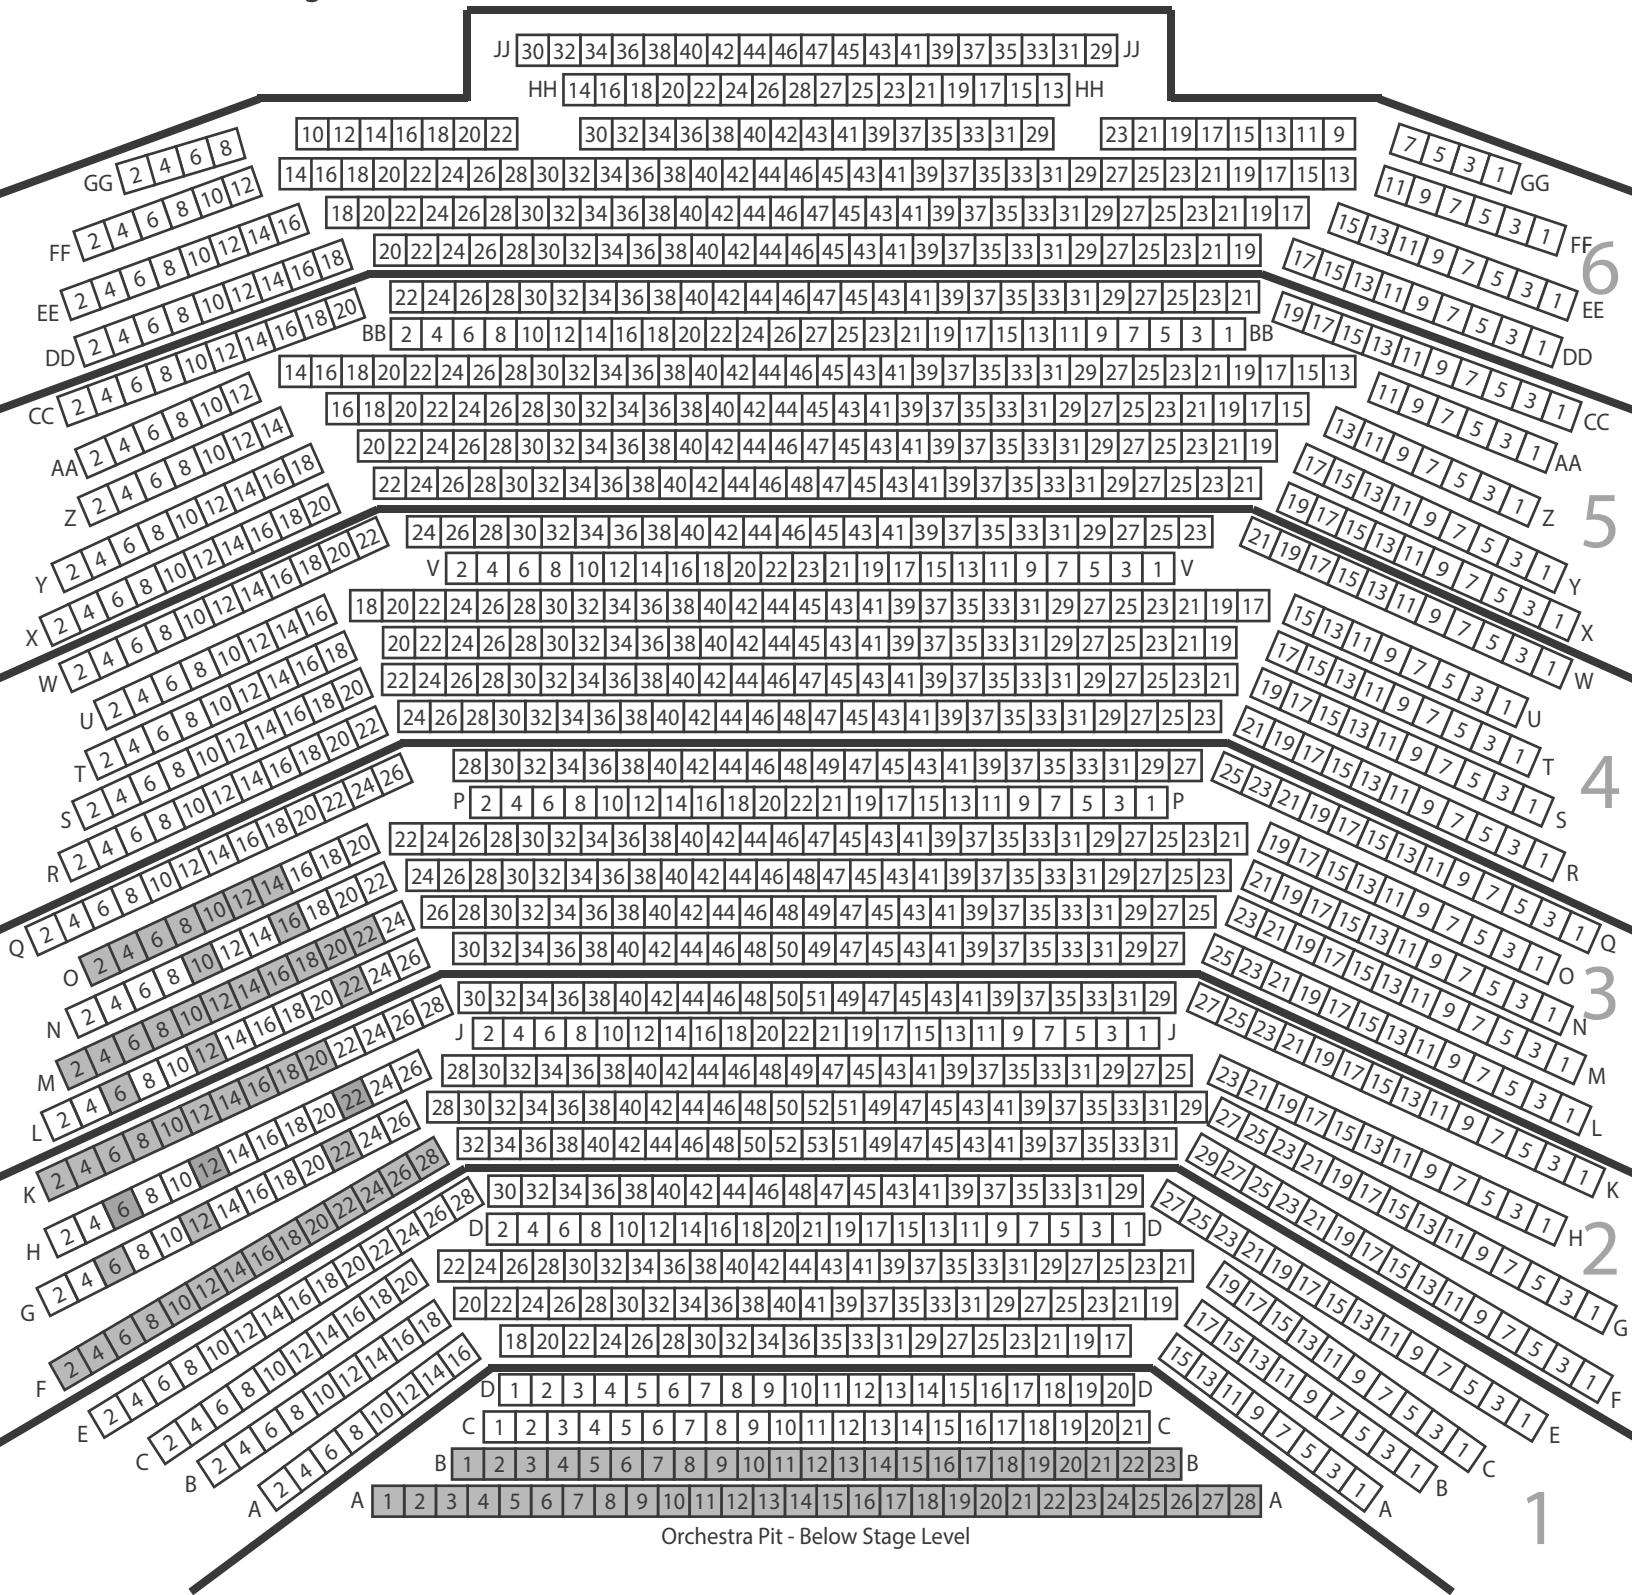

EVEN
numbered seating

ODD
numbered seating

TILLIS PERFORMANCE HALL STAGE

Accessible Seating
Sections 2 & 3, Even Side

Shaded seats are removed

Entry doors are on the
side of each section

There is no center aisle