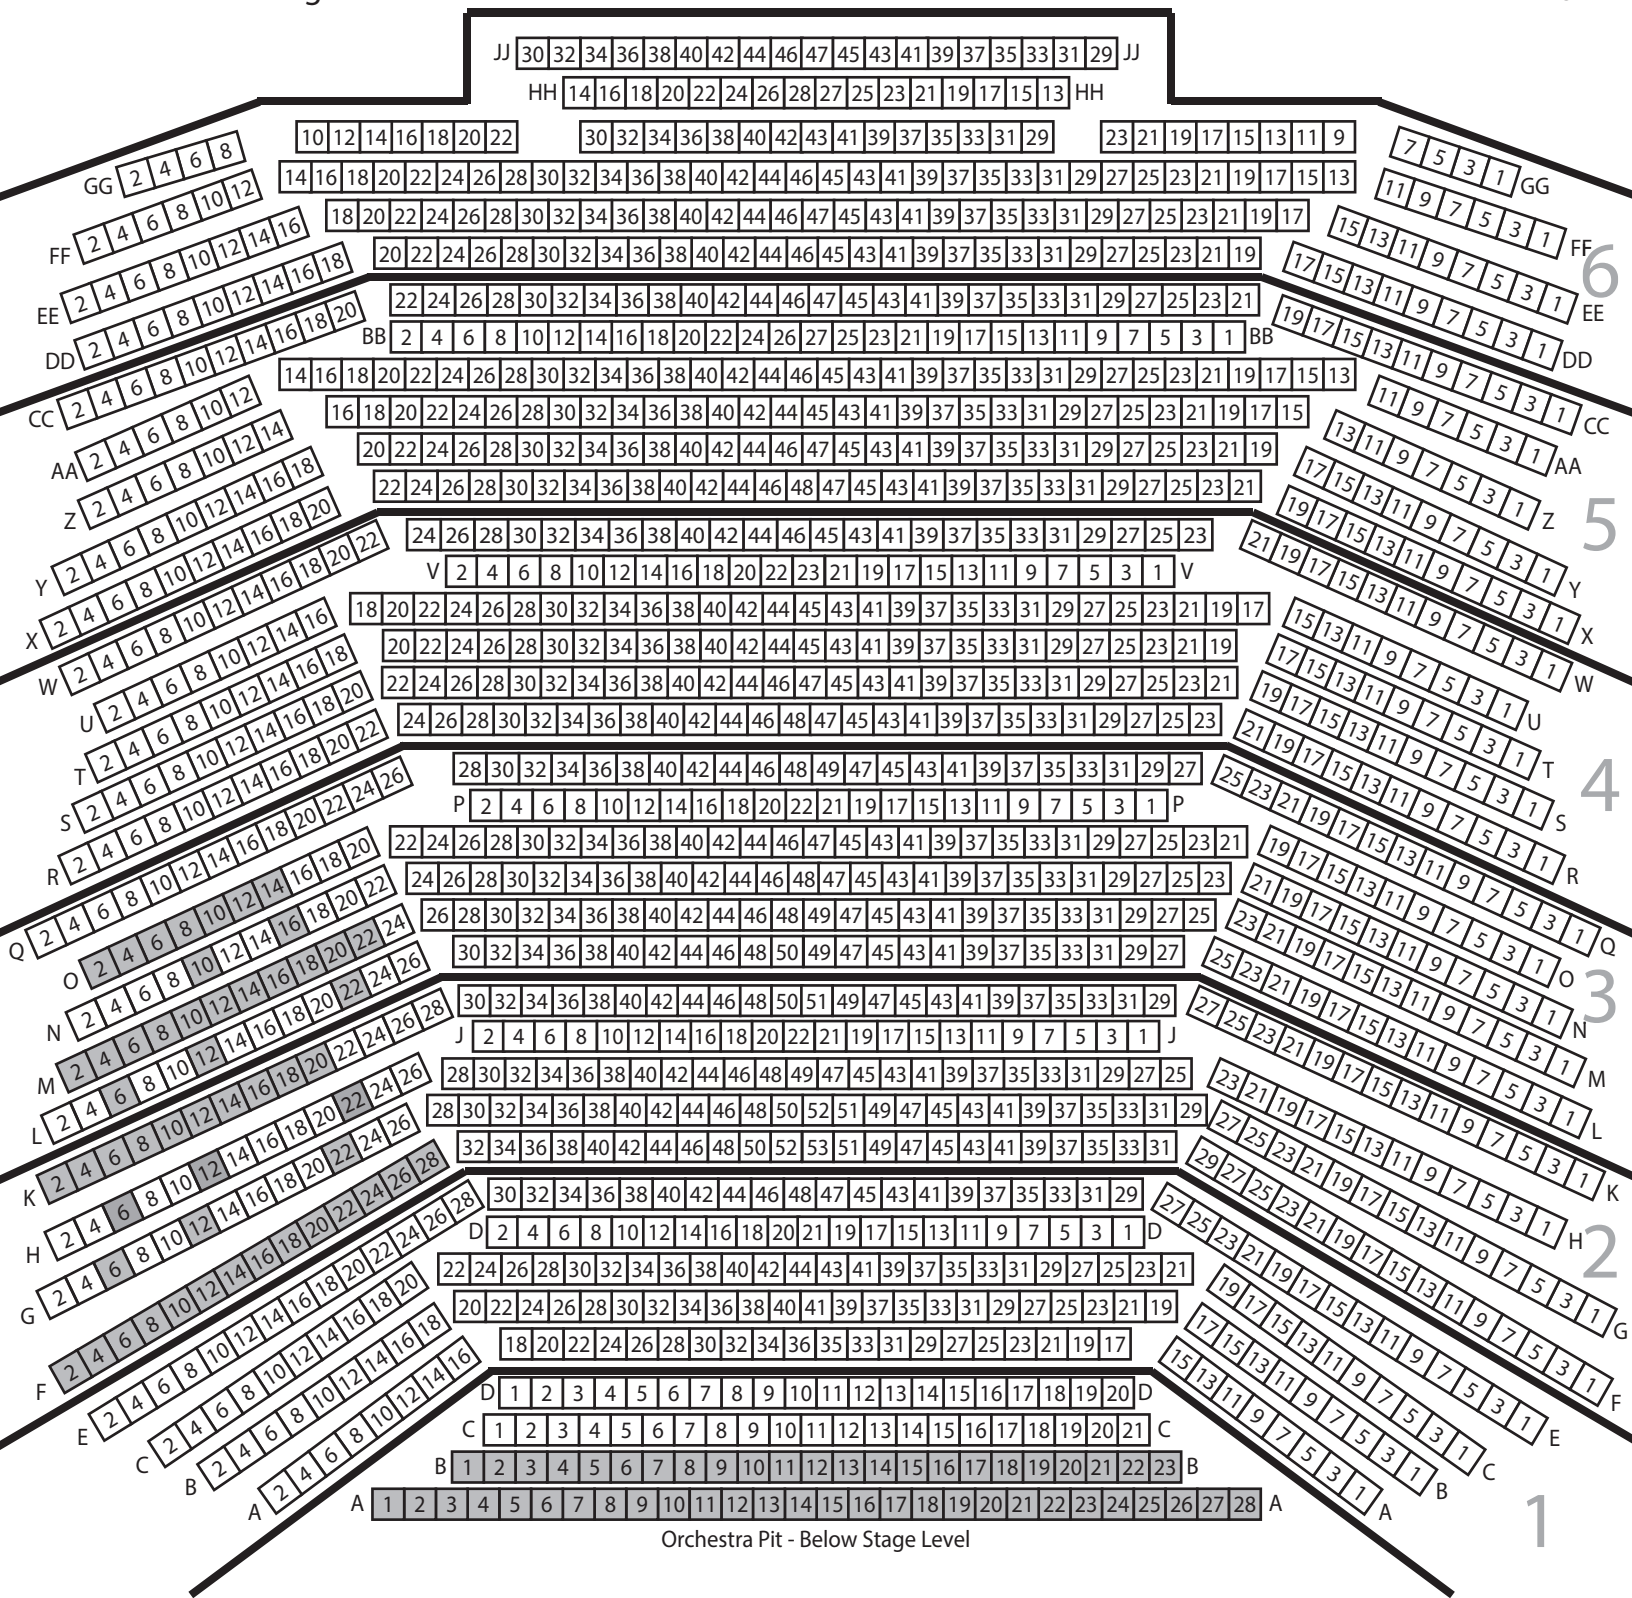

EVEN  
numbered seating

ODD  
numbered seating

TILLIS PERFORMANCE HALL STAGE

Accessible Seating  
Sections 2 & 3, Even Side

Shaded seats are removed

Entry doors are on the  
side of each section

There is no center aisle

EVEN  
numbered seating

Seating Chart - Mezzanine & Balcony Seating  
There is no elevator access to the Mezzanine or Balcony  
This seating chart is a visual aid. It is not to scale.

ODD  
numbered seating

This chart is correct - the Mezzanine and Balcony levels are not in alphabetical order. For example, Row TT is the front row of Balcony 2, not row SS.