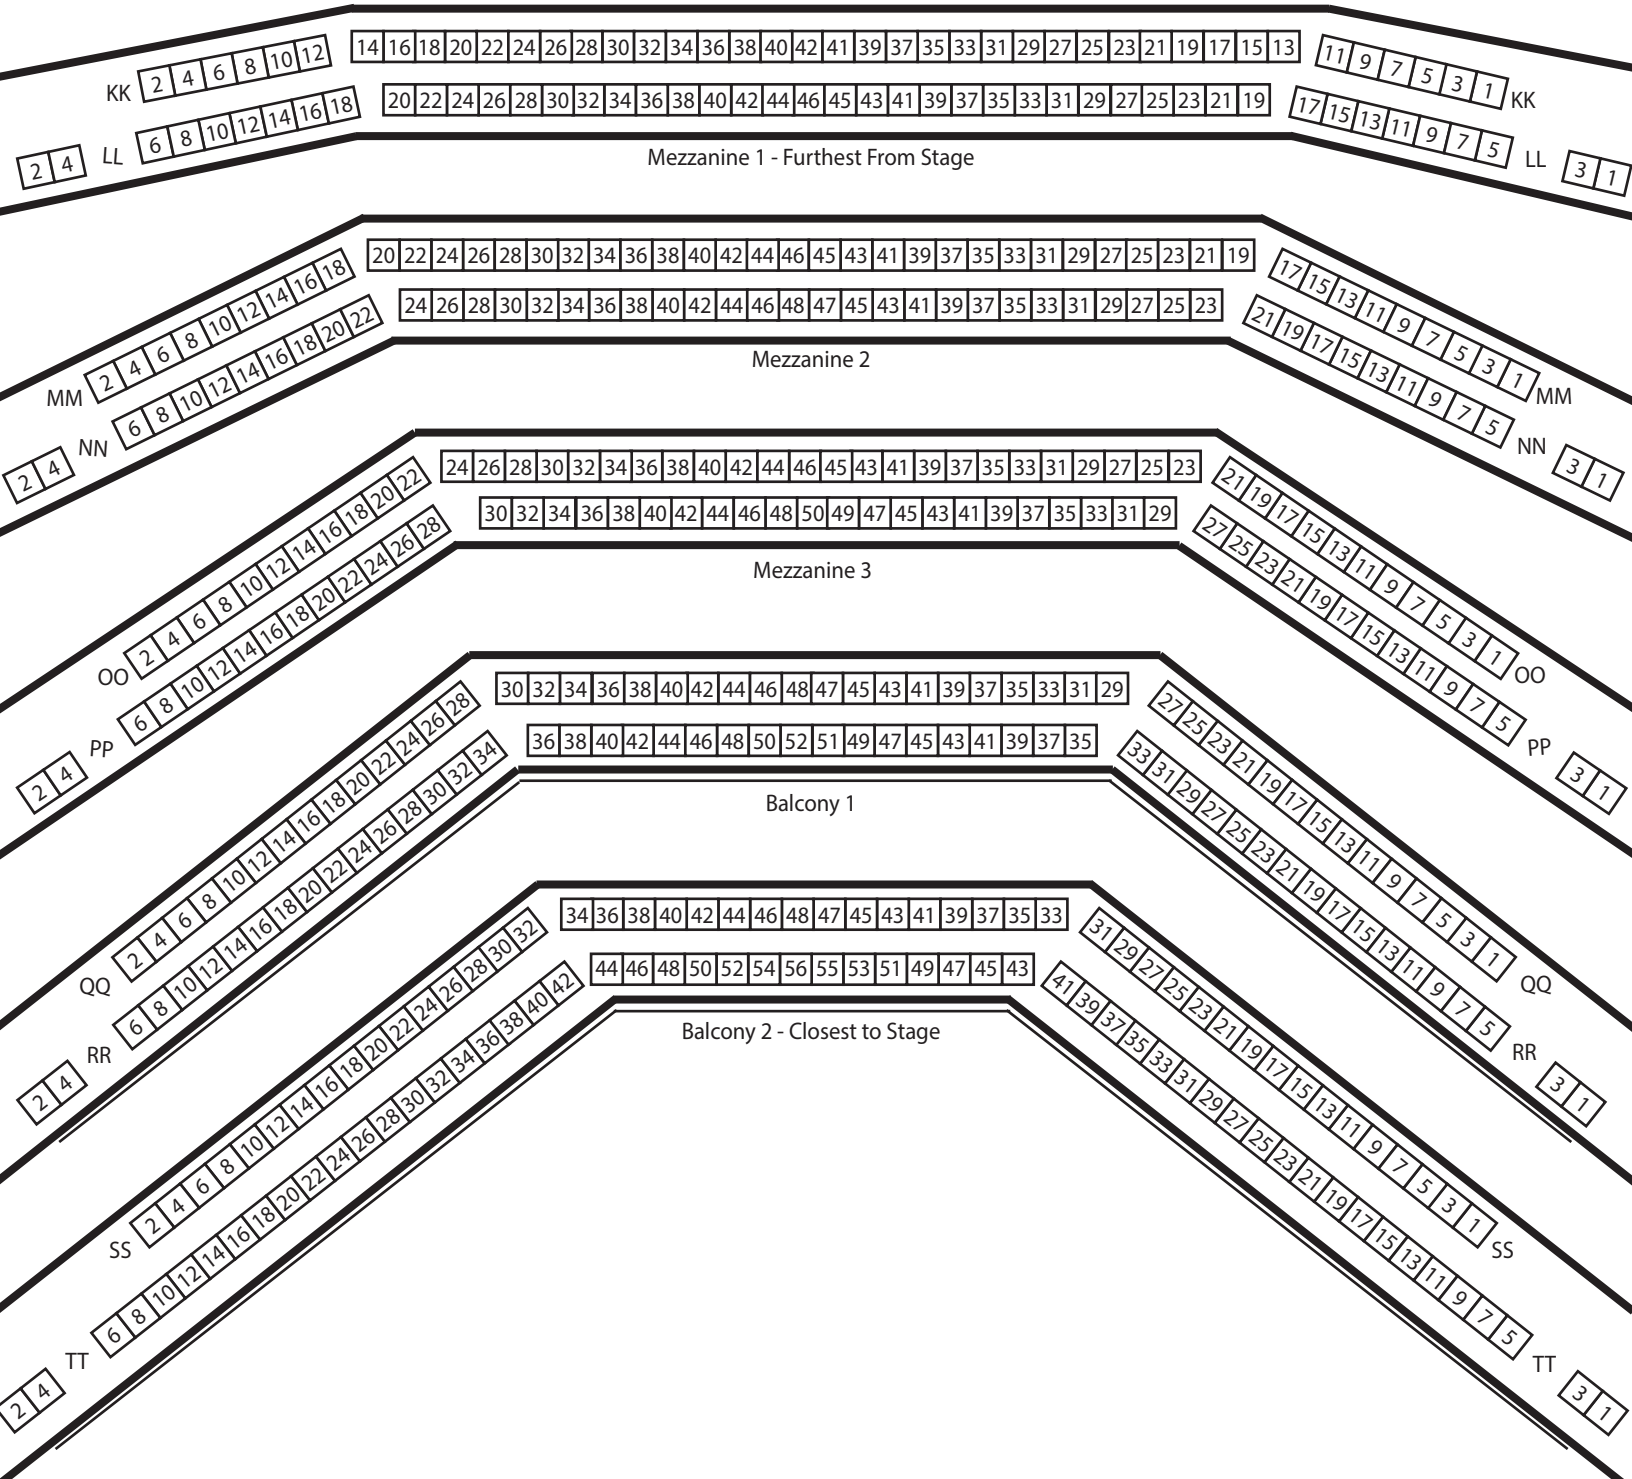

EVEN  
numbered seating

ODD  
numbered seating

TILLIS PERFORMANCE HALL STAGE

Accessible Seating  
Sections 2 & 3, Even Side

Shaded seats are removed

Entry doors are on the  
side of each section

There is no center aisle

EVEN  
numbered seating

Seating Chart - Mezzanine & Balcony Seating  
There is no elevator access to the Mezzanine or Balcony  
This seating chart is a visual aid. It is not to scale.

ODD  
numbered seating

This chart is correct - the Mezzanine and Balcony levels are not in alphabetical order. For example, Row TT is the front row of Balcony 2, not row SS.