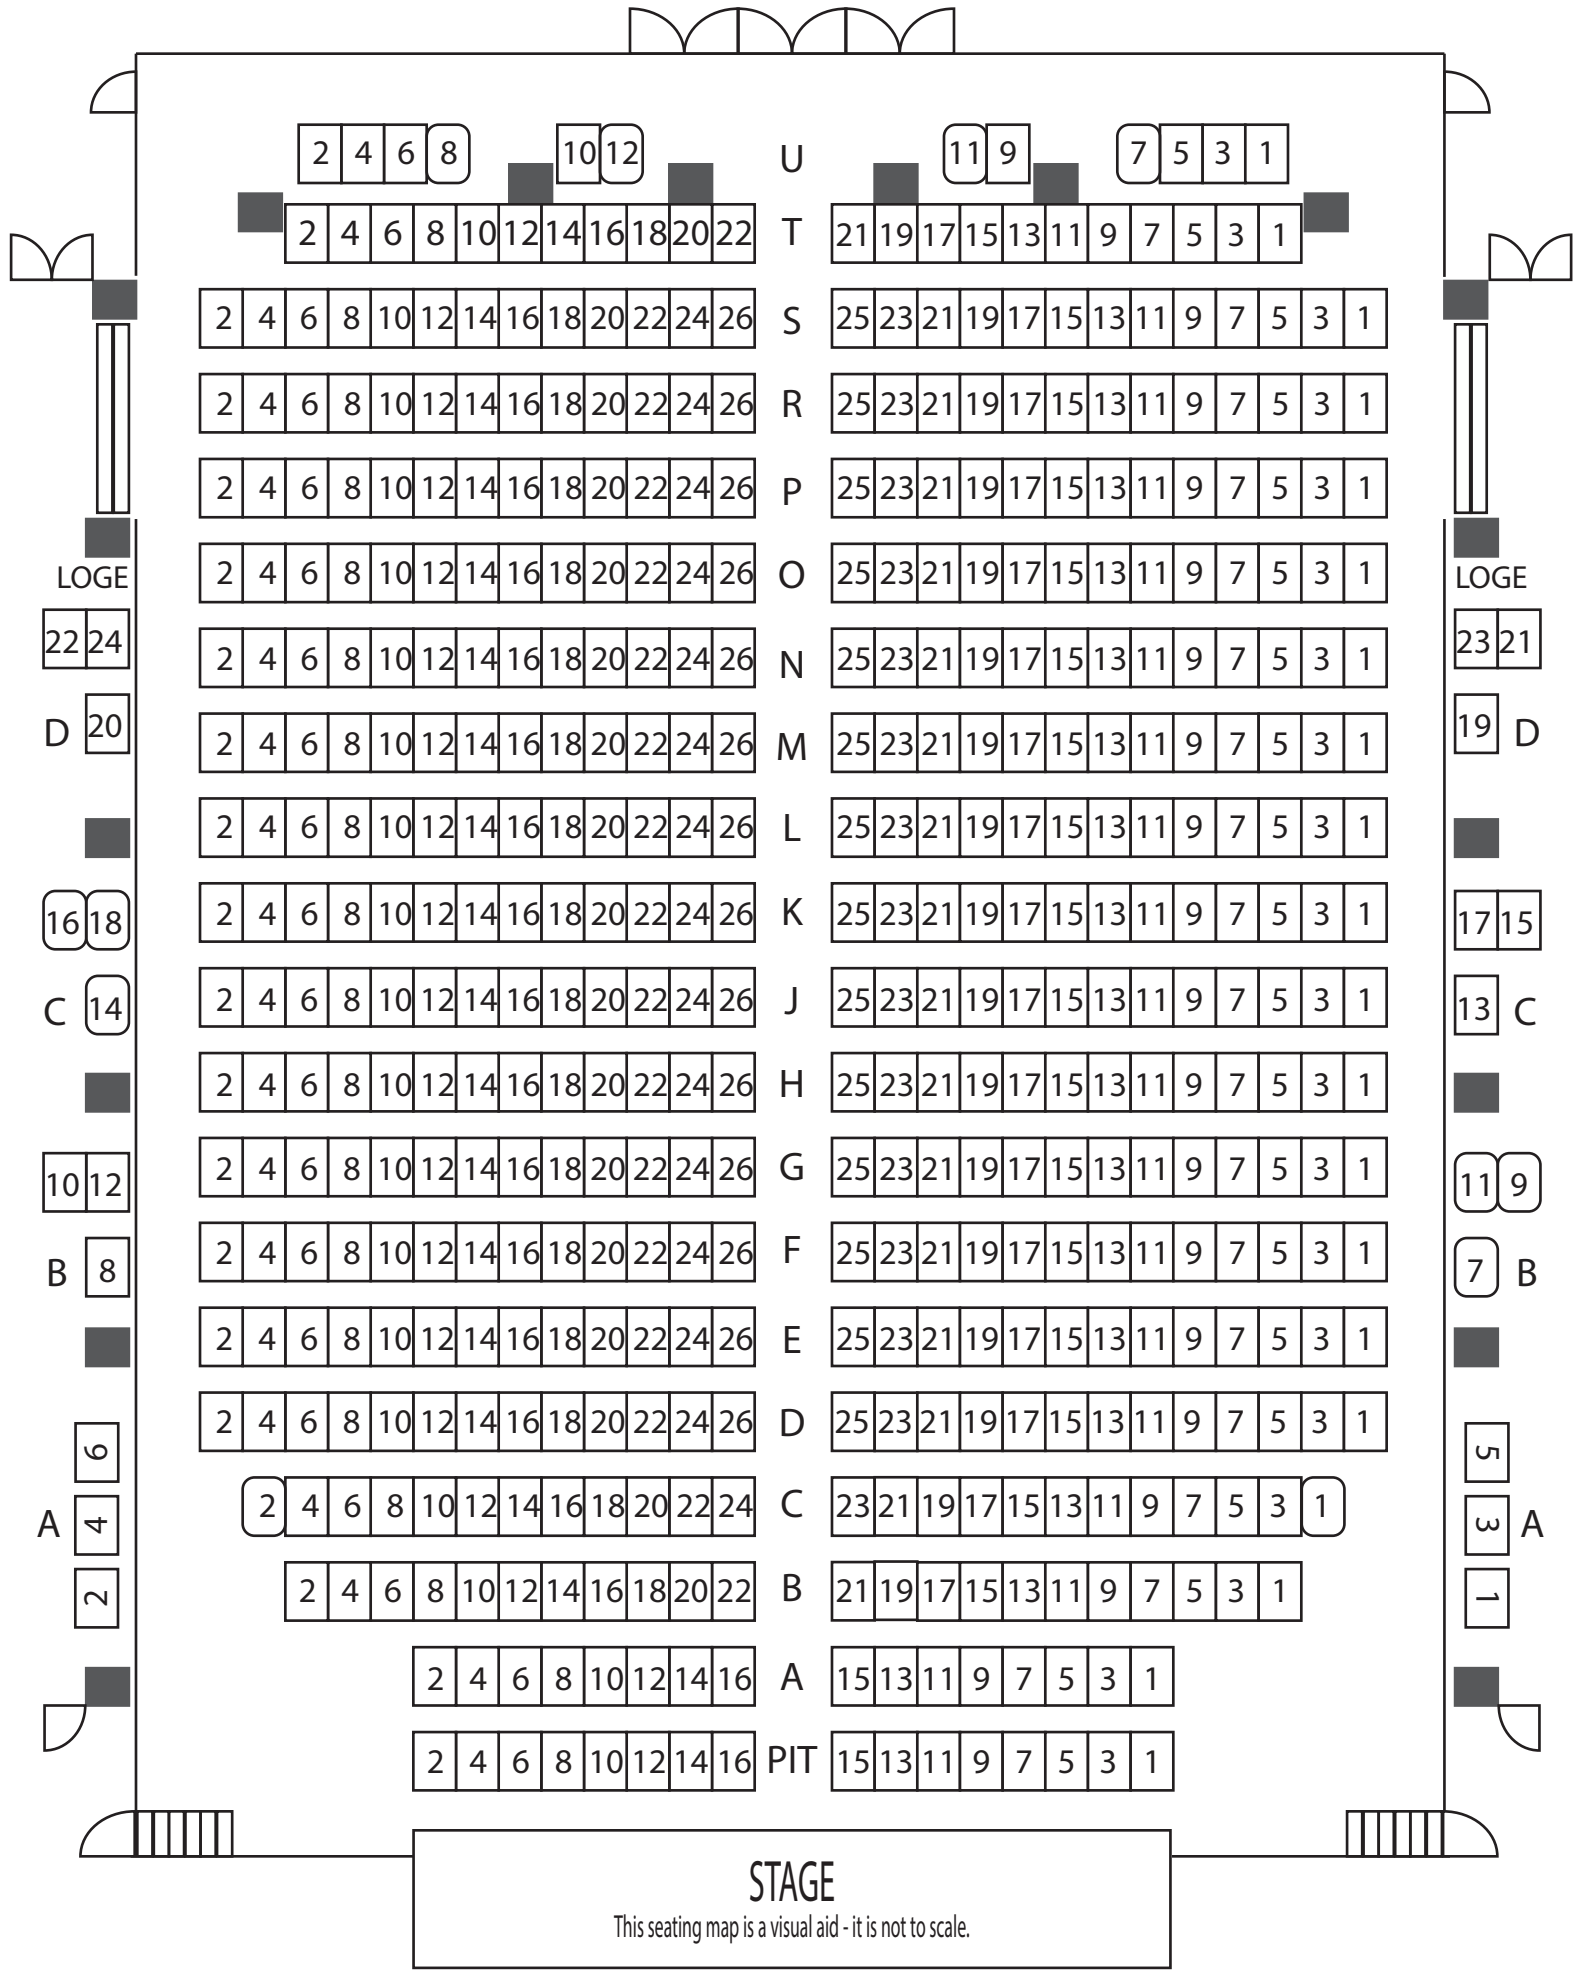

Bowker Auditorium

STAGE

This seating map is a visual aid - it is not to scale.

Bowker Auditorium

There is no elevator that will bring patrons directly to the balcony level.

STAGE

This seating map is a visual aid - it is not to scale.